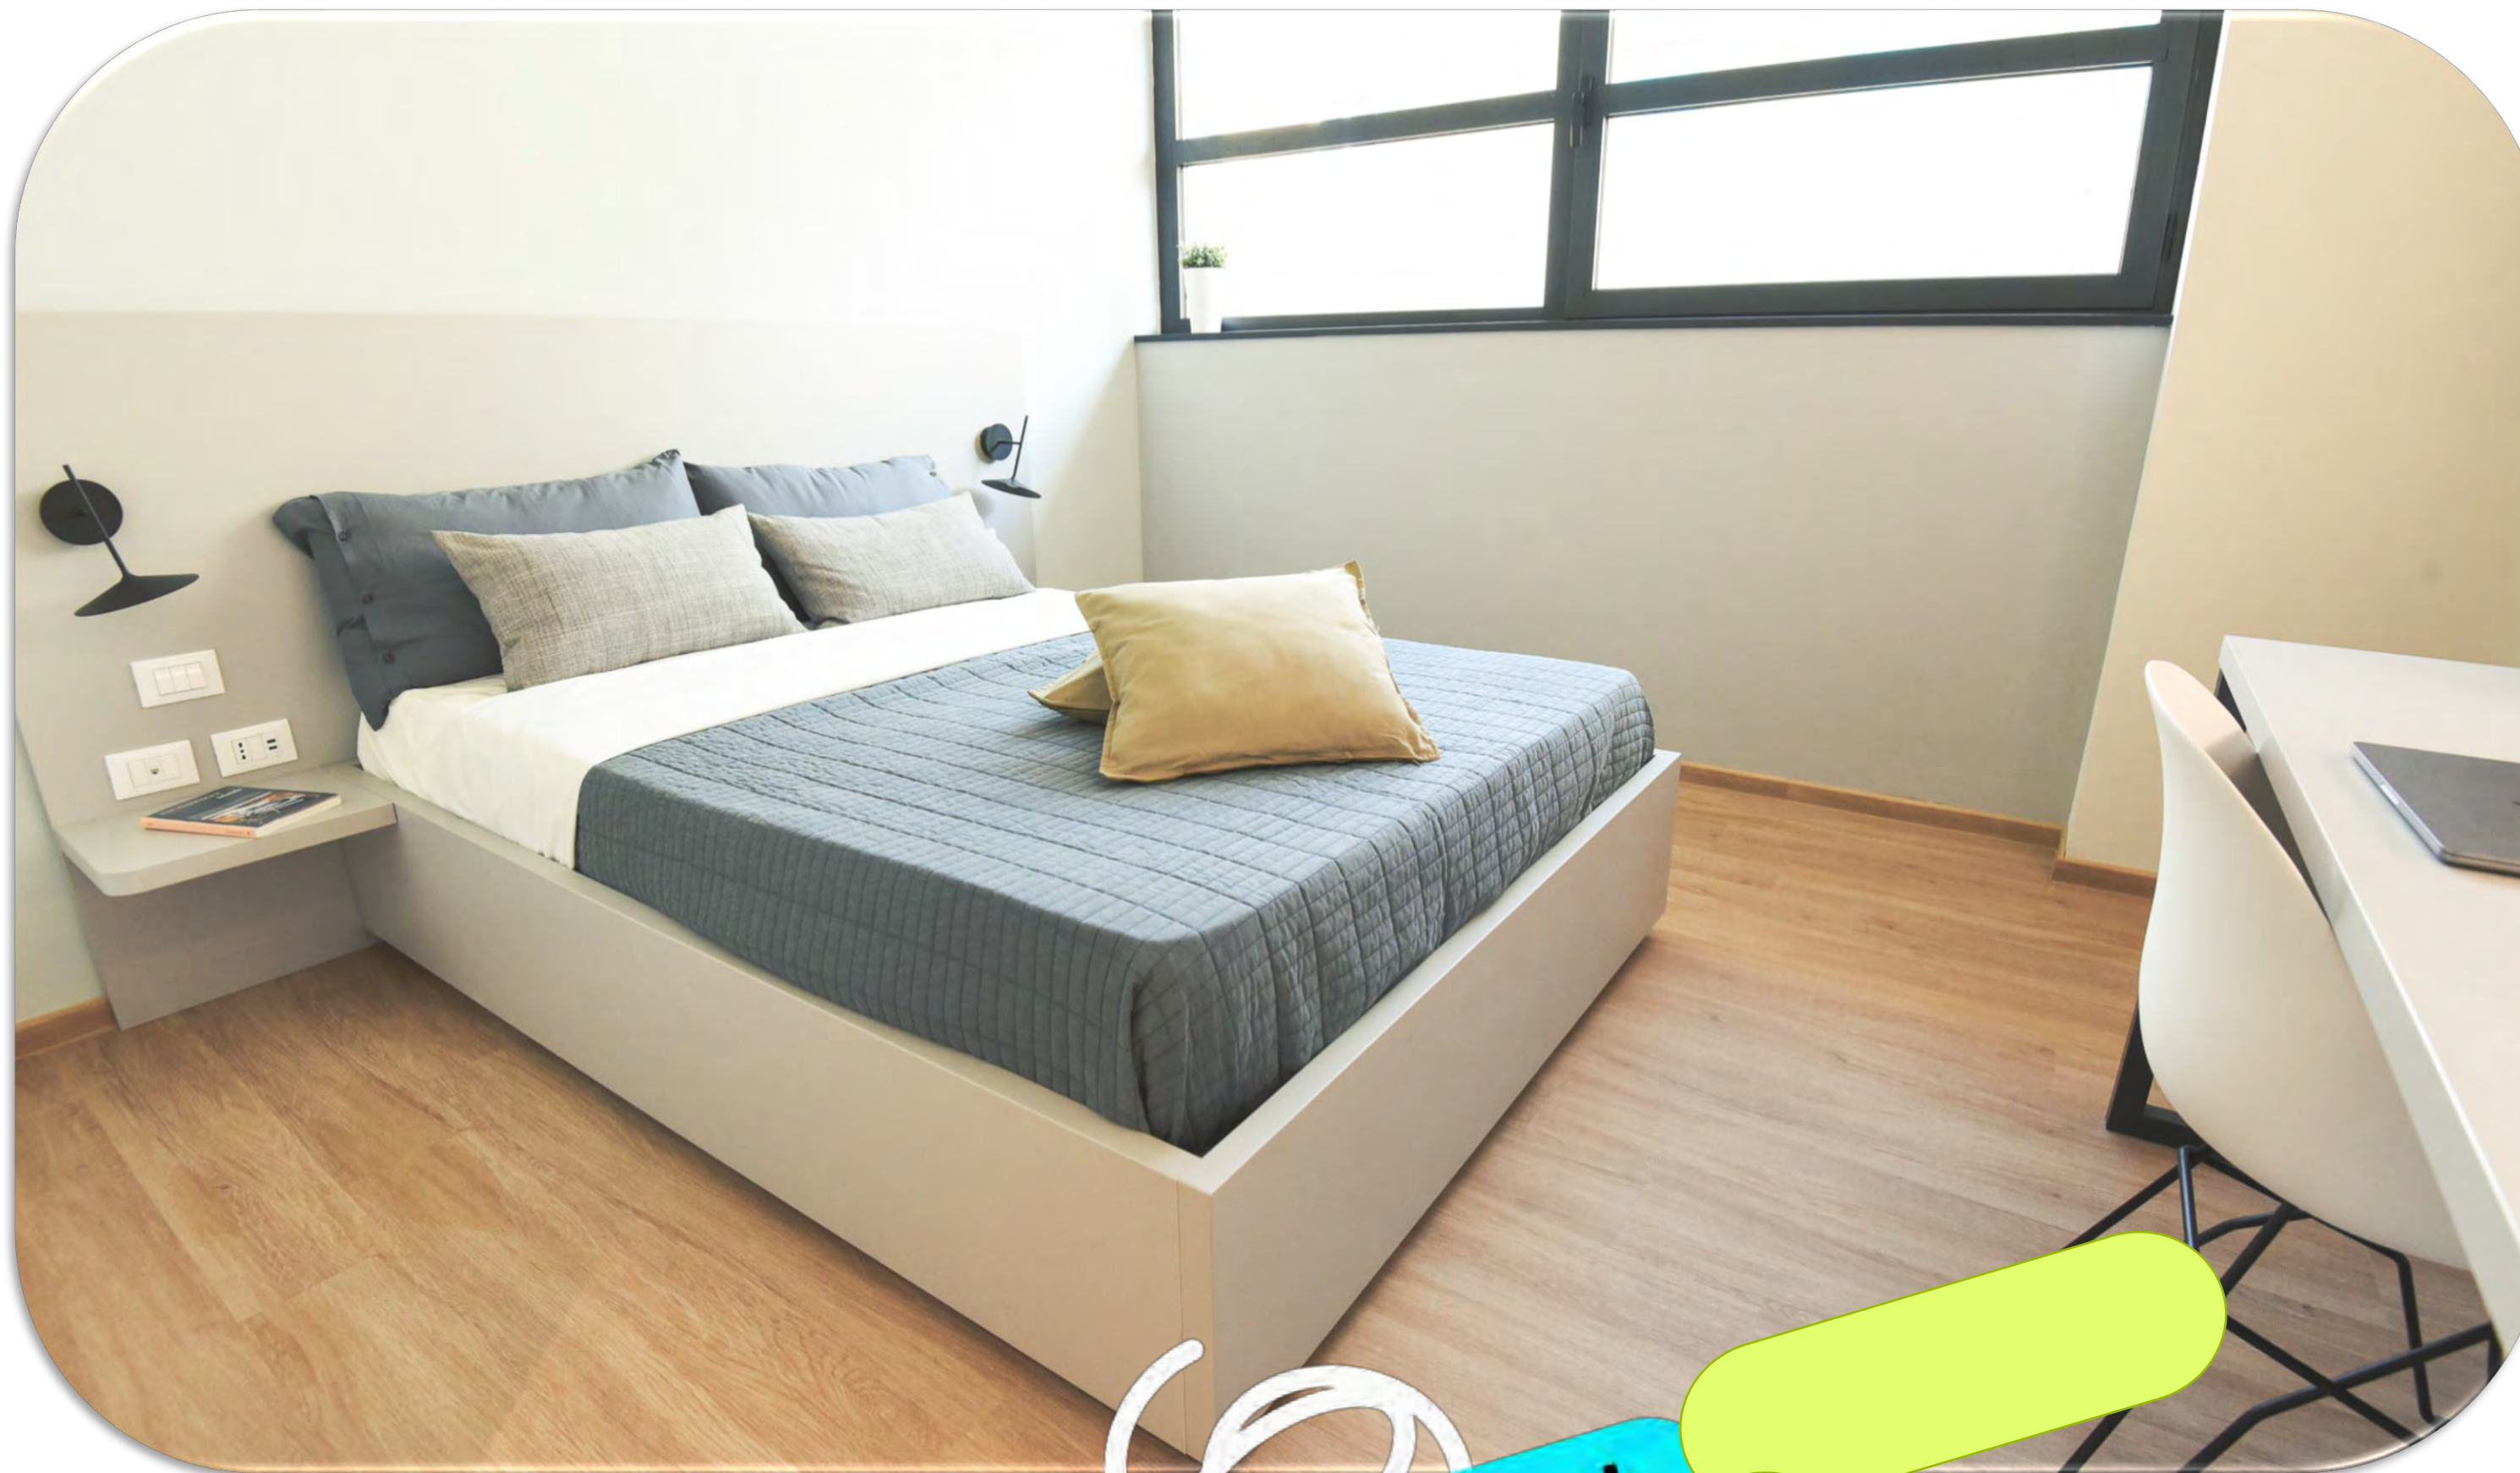

# Single Bedroom

Spacious and smart rooms provided with design equipment, bookable for long or short stay.

Tailor-made furniture made by Italian manufacturers. All single rooms have private bathroom, A/C, small fridge, TV and a comfortable desk. **Cleaning service is included.**

## \*SERVICES INCLUDED

- Fully equipped room
- Bed sheets, blankets and towels
- Cleaning service
- Free Wi-Fi
  
- Access to common areas (such as common kitchens, court, rooftop bar, gym area and spa)
- Access to shared kitchens and dining room with personal food storage and fridge
- Kitchens tools
- Access to leisure areas which include a dedicated co-studying / leisure room on each floor)
- Unlimited access to co-studying rooms and opportunity to access dedicated co-working areas (when available)
- Dedicated Gym and Spa in dedicated time slots
- Unlimited usage of washing machine and dryers, located on each floor
  
- Calendar of Events (internal and external)
  
- 24/7 security, CCTV and Helpdesk between 9:00am and 7:00pm