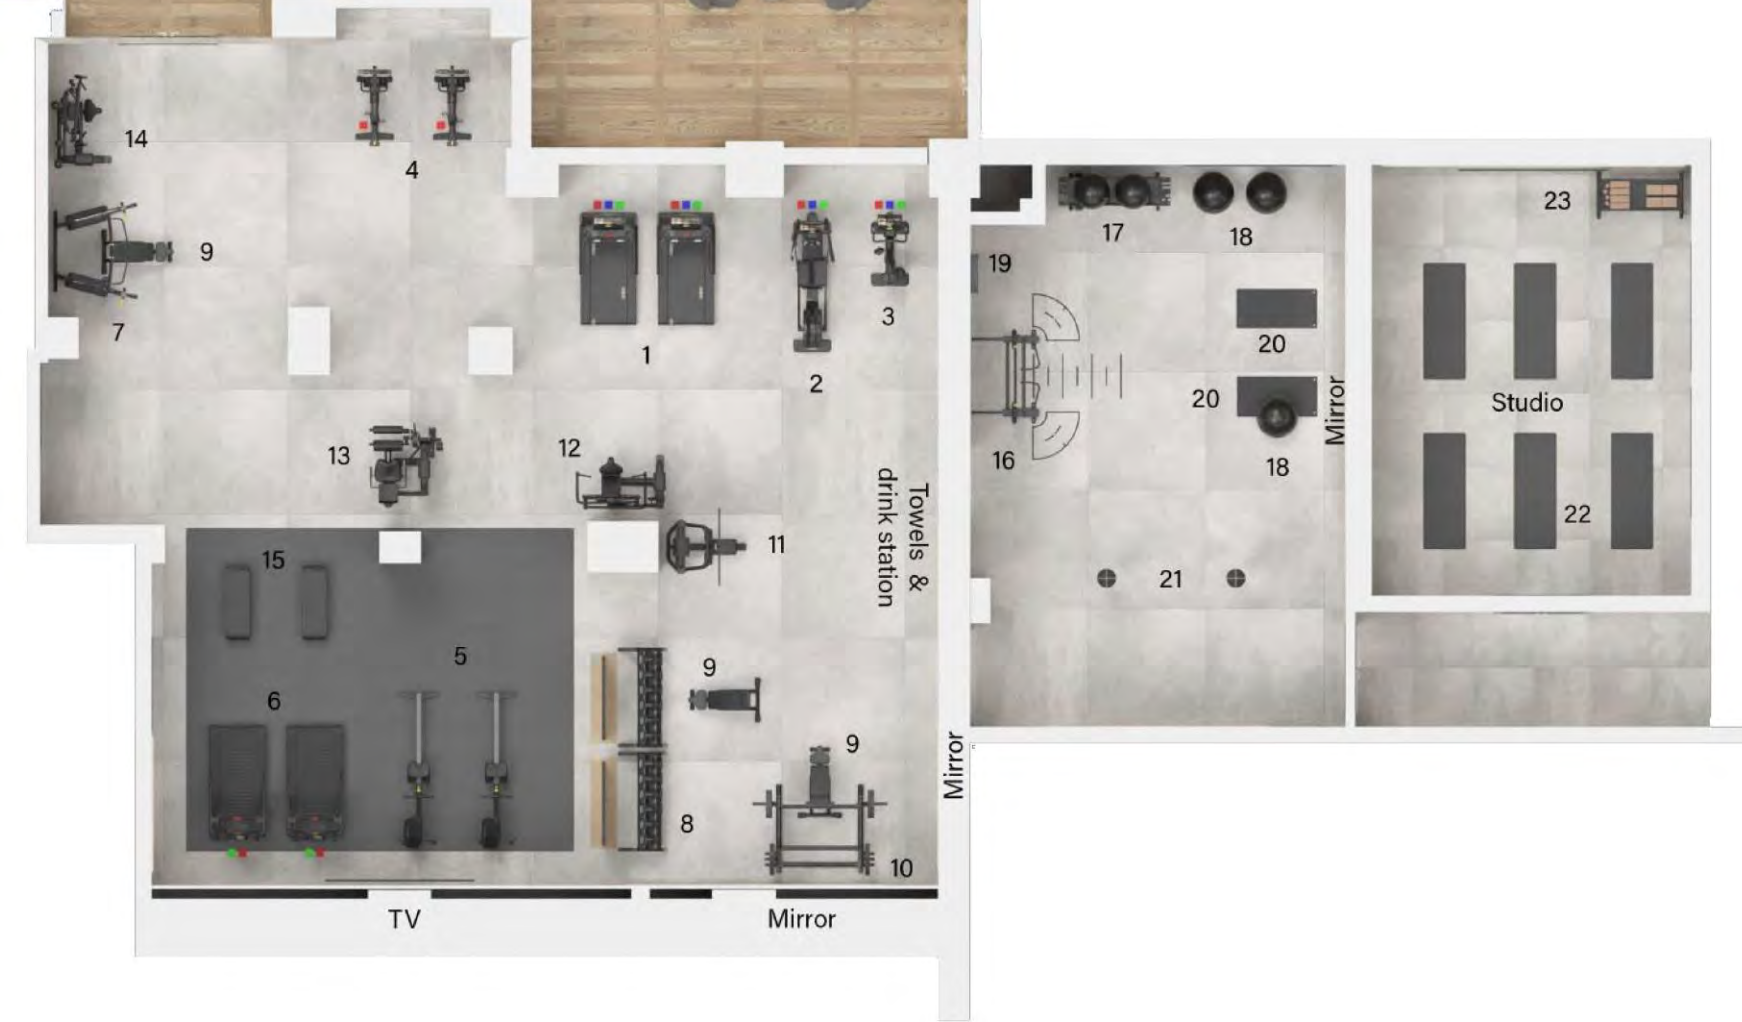

Gym |

**Technogym  
Supplied Equipment**

**CARDIO**

- 1- Run Excite Live
- 2- Synchro Excite Live
- 3- Bike Excite Live
- 4- Technogym Bike
- 5- Skillrow
- 6- Skillrun

**STRENGTH & PERFORMANCE**

- 7- Dual Adjustable Pulley Fitness
- 8- Urethane Dumbbells + Rack Fitness
- 9- Adjustable Bench Fitness
- 10- Multipower
- 11- Lat Machine Selection 700
- 12- Shoulder Press Selection 700
- 13- Dual Leg Curl / Ext. Selection 700
- 14- Chest Press Selection 700
- 15- Technogym Bench
- 16- Omnia 3
- 17- Skilltools\* + Storage
- 18- Wellness Ball 65cm
- 19- Stretching Mat Wall Holder
- 20- Stretching Mat
- 21- Boxing Bag
- 22- Exercise Mat
- 23- Yoga Tools + Universal Storage
- 24- Sidea Rack